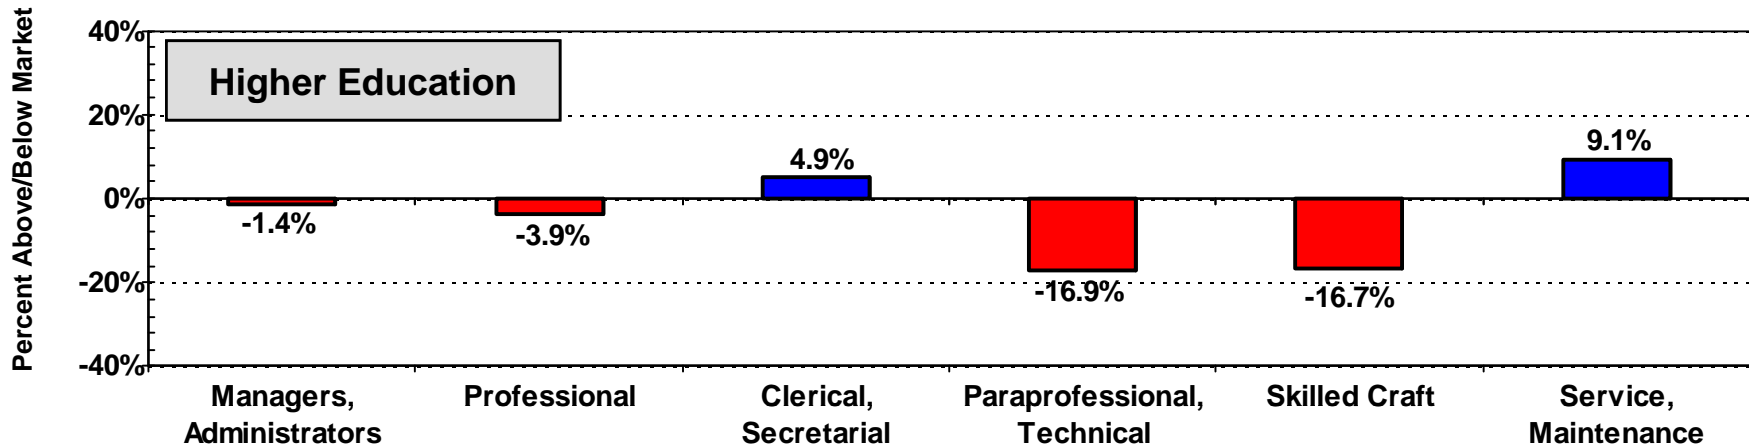

College of Food Agricultural and Environmental Sciences College / VP Salary Comparison to Market by EEO Categories FY2008-09

Notes: Higher Education: Comparison of OSU and higher education salaries for positions matched.
 General Industry: Comparison of OSU and general industry salaries for positions matched.
 Ohio State: Excludes bargaining unit members, Hospitals, term and temporary employees.
 Benefits Adjustment: Average salaries adjusted for difference in benefit packages by applying factor of .975 to Higher Education & General Industry salaries.