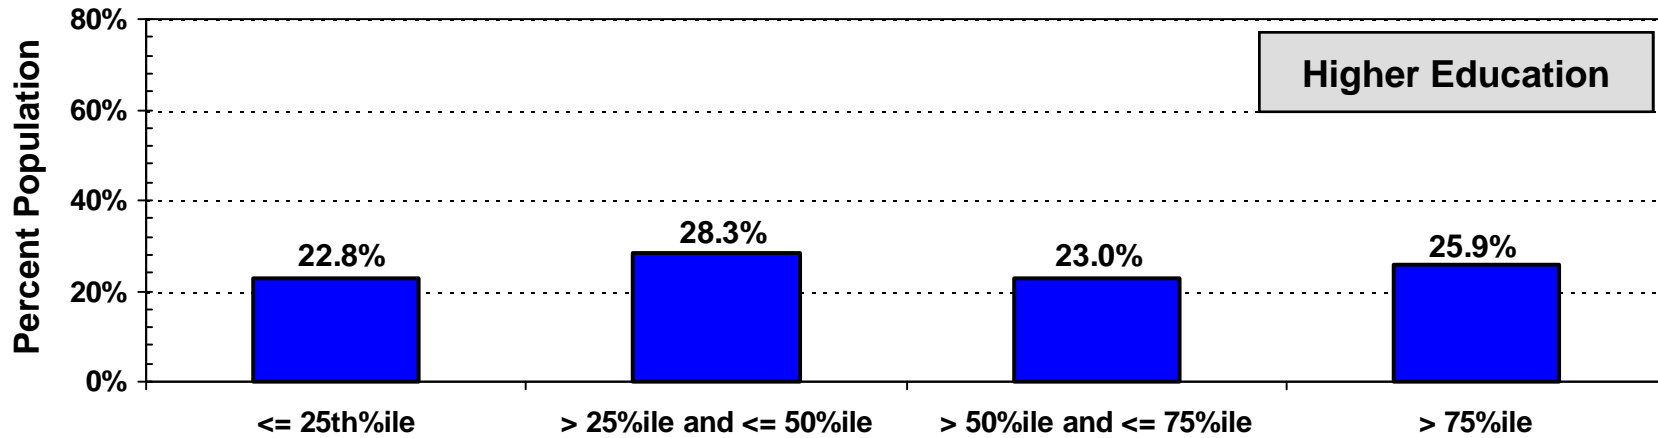

College of Food Agricultural and Environmental Sciences Staff Range of Competitiveness FY2008-09

Notes: Higher Education: Comparison of OSU and higher education salaries for positions matched.
General Industry: Comparison of OSU and general industry salaries for positions matched.
Ohio State: Excludes bargaining unit members, Hospitals, term and temporary employees.
Benefits Adjustment: Average salaries adjusted for difference in benefit packages by applying factor of .975 to Higher Education & General Industry salaries.