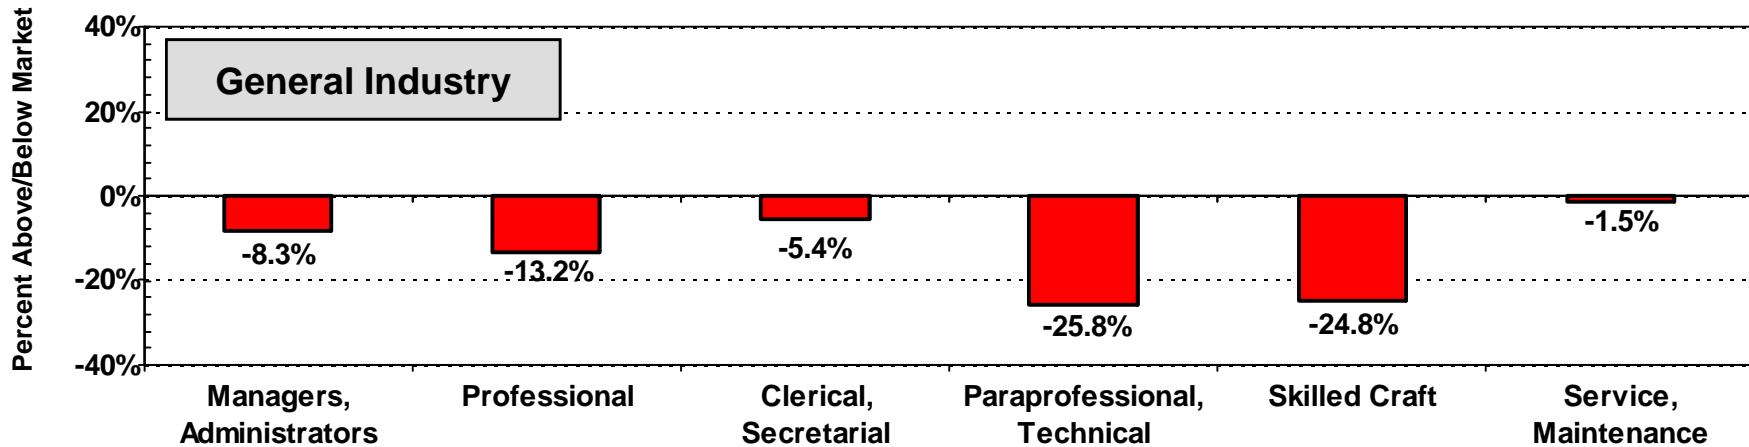

College of Food Agricultural and Environmental Sciences College / VP Salary Comparison to Market by EEO Categories FY2008-09

Notes: Higher Education: Comparison of OSU and higher education salaries for positions matched.
 General Industry: Comparison of OSU and general industry salaries for positions matched.
 Ohio State: Excludes bargaining unit members, Hospitals, term and temporary employees.
 Benefits Adjustment: Average salaries adjusted for difference in benefit packages by applying factor of .975 to Higher Education & General Industry salaries.