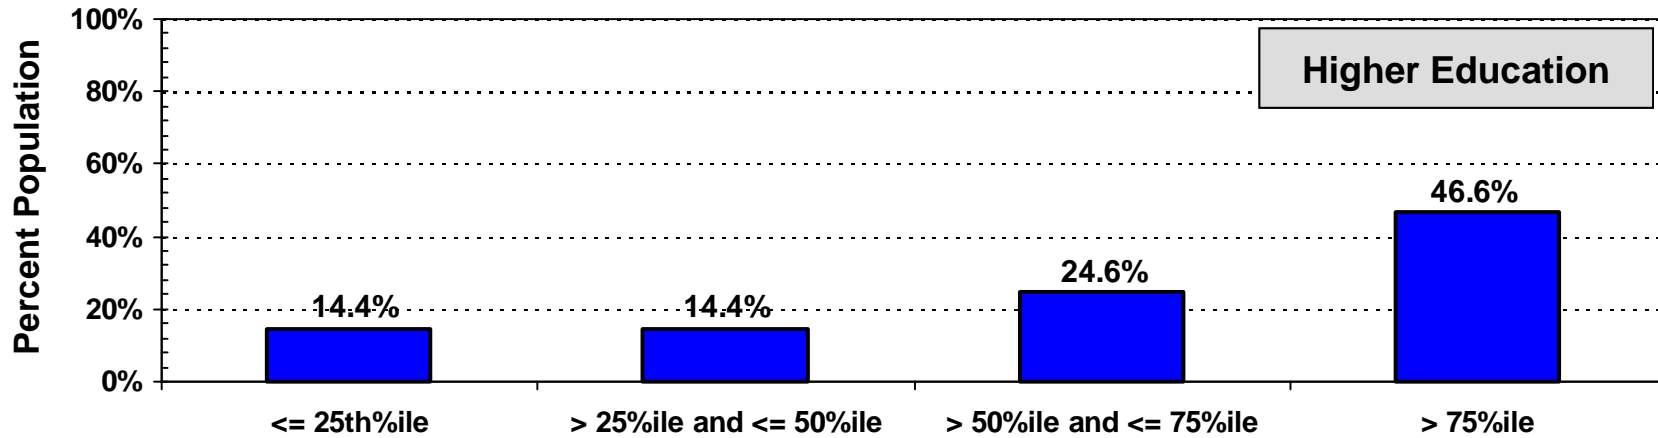

College of Education & Human Ecology Staff Range of Competitiveness FY2010-11

Notes: Higher Education: Comparison of OSU and higher education salaries for positions matched.
General Industry: Comparison of OSU and general industry salaries for positions matched.
Ohio State: Excludes bargaining unit members, Hospitals, term and temporary employees.
Benefits Adjustment: Average salaries adjusted for difference in benefit packages by applying factor of .975 to Higher Education & General Industry salaries.