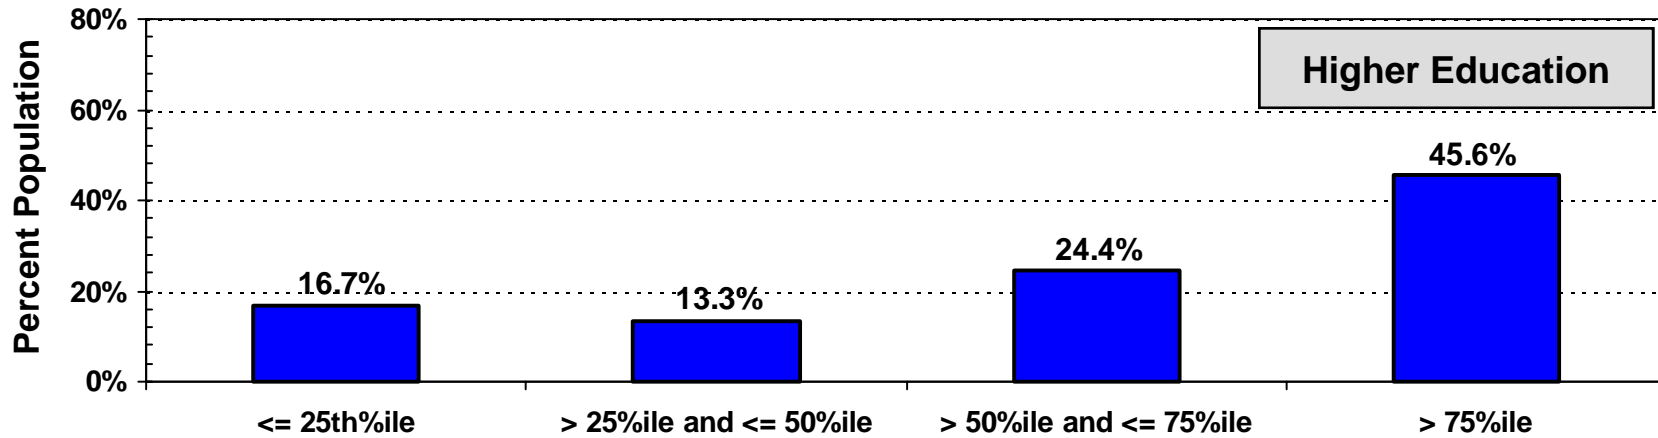

College of Education & Human Ecology Staff Range of Competitiveness FY2008-09

Notes: Higher Education: Comparison of OSU and higher education salaries for positions matched.
General Industry: Comparison of OSU and general industry salaries for positions matched.
Ohio State: Excludes bargaining unit members, Hospitals, term and temporary employees.
Benefits Adjustment: Average salaries adjusted for difference in benefit packages by applying factor of .975 to Higher Education & General Industry salaries.