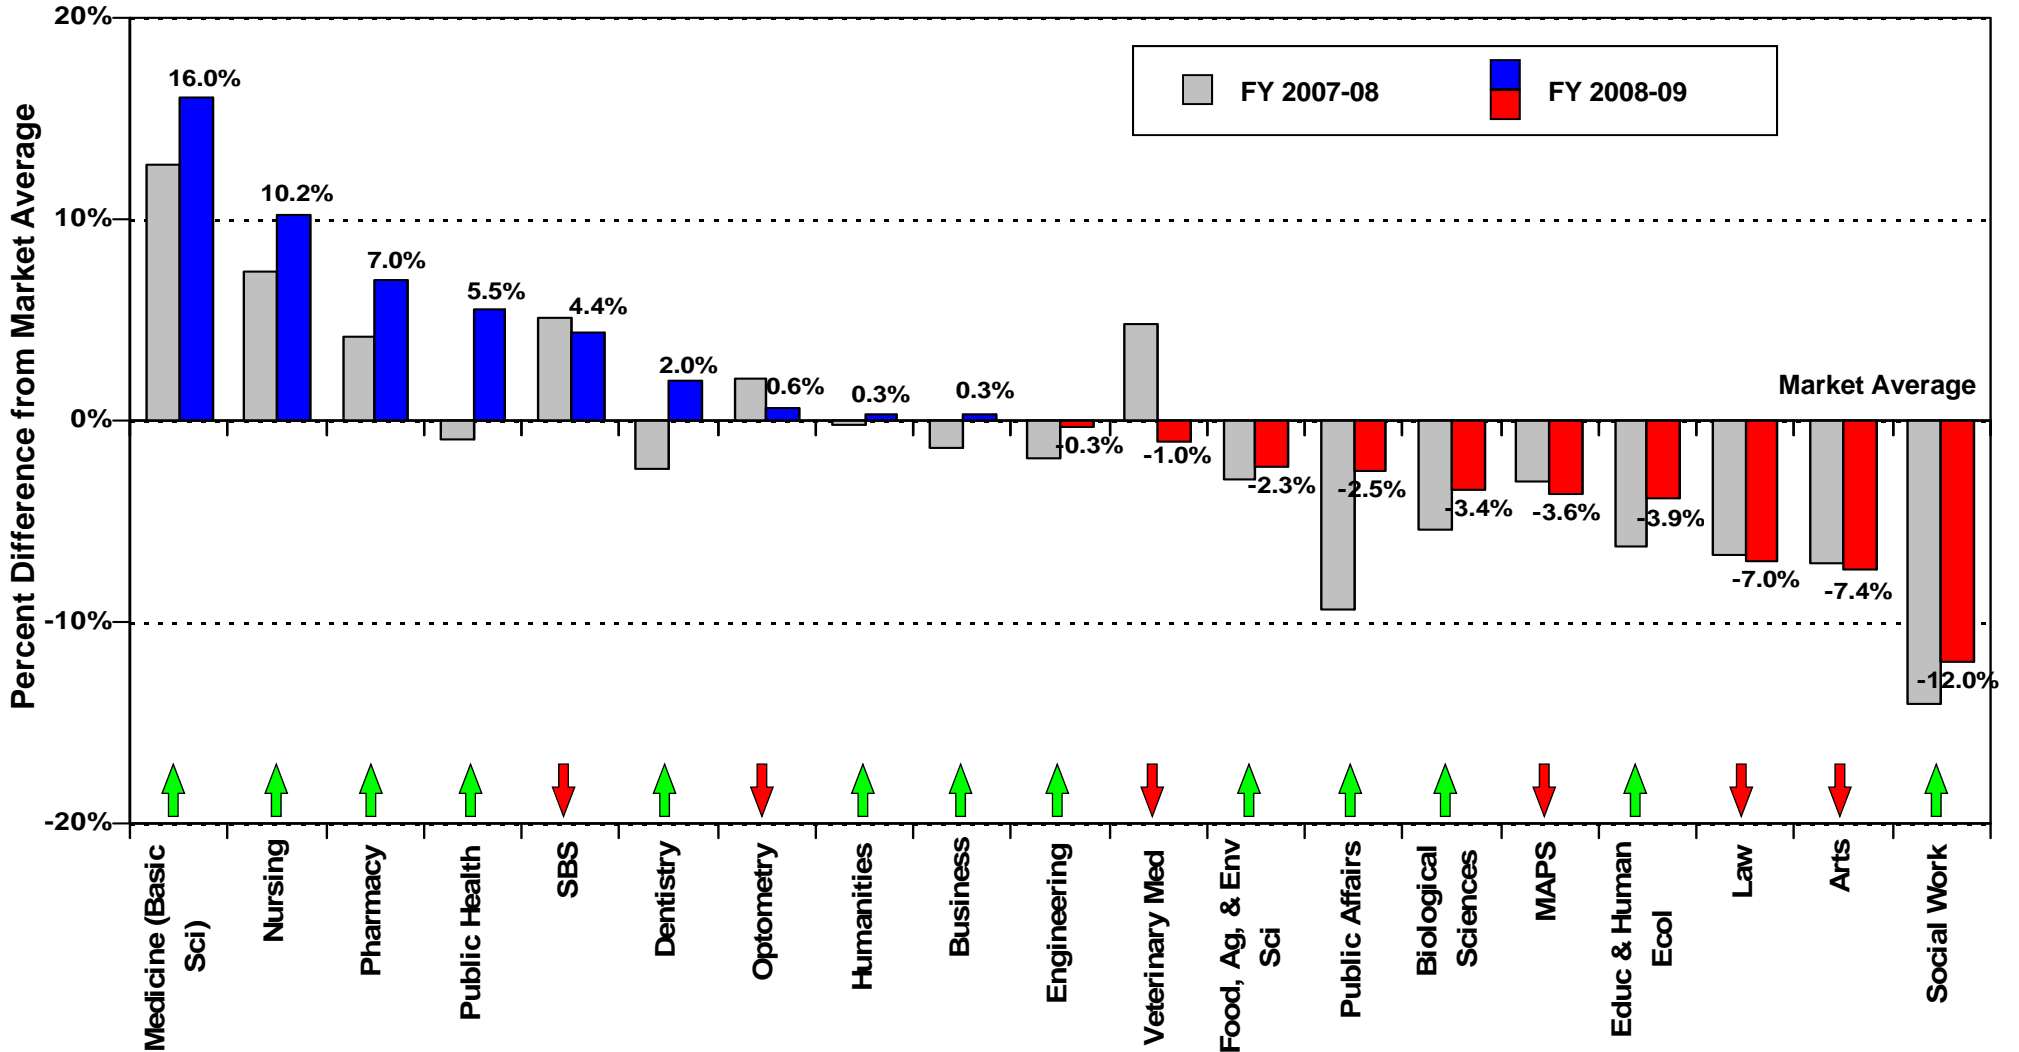

The Ohio State University Faculty Salary by College Comparison with Benchmark Institutions 2008-09

Notes: Percentage > 0 indicates average salary above market average.

The Ohio State University Faculty Salary by College Comparison with Benchmark Institutions 2007-08 vs 2008-09

Notes: Percentage > 0 indicates average salary above market average.
Public Health and Veterinary Medicine changed benchmarks for 2008-09.