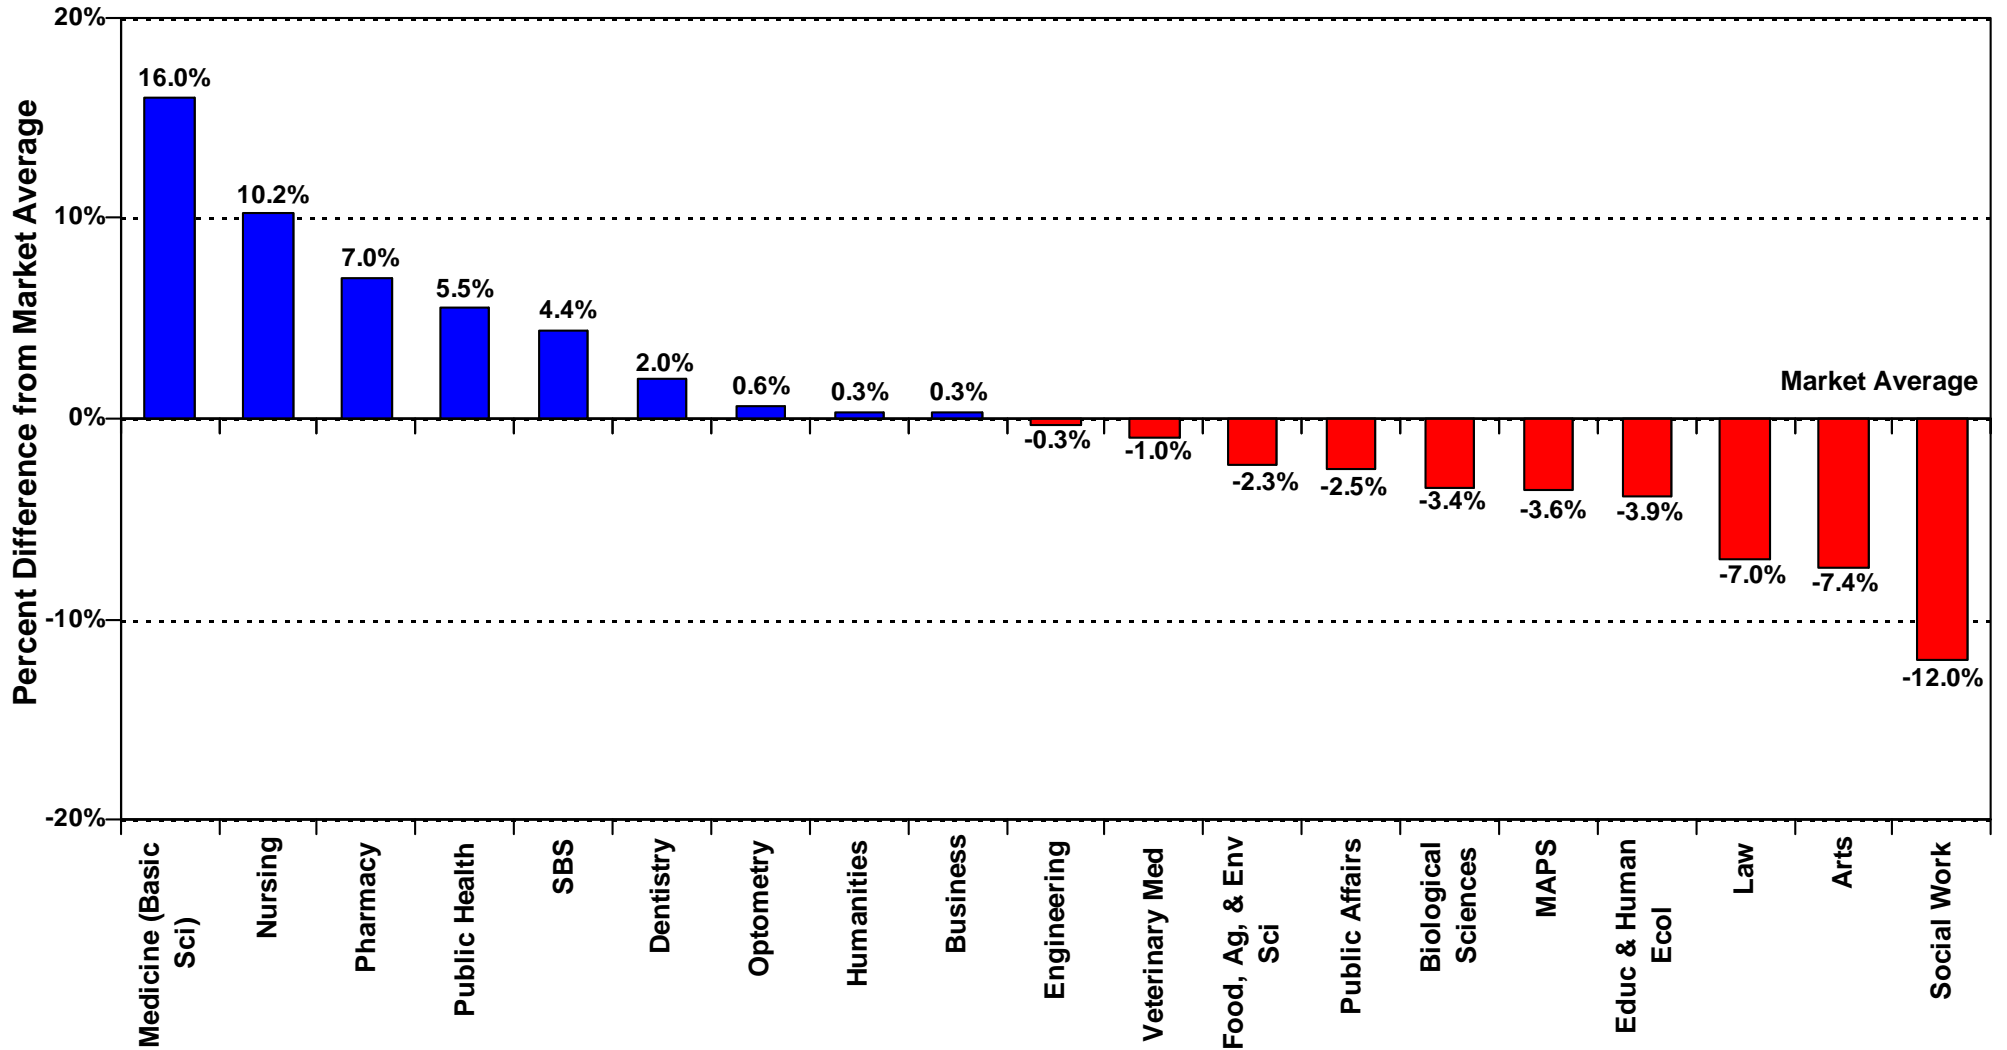

The Ohio State University Faculty Salary by College Comparison with Benchmark Institutions 2008-09

Notes: Percentage > 0 indicates average salary above market average.

The Ohio State University Faculty Salary by College Comparison with Benchmark Institutions 2007-08 vs 2008-09

Notes: Percentage > 0 indicates average salary above market average.
Public Health and Veterinary Medicine changed benchmarks for 2008-09.