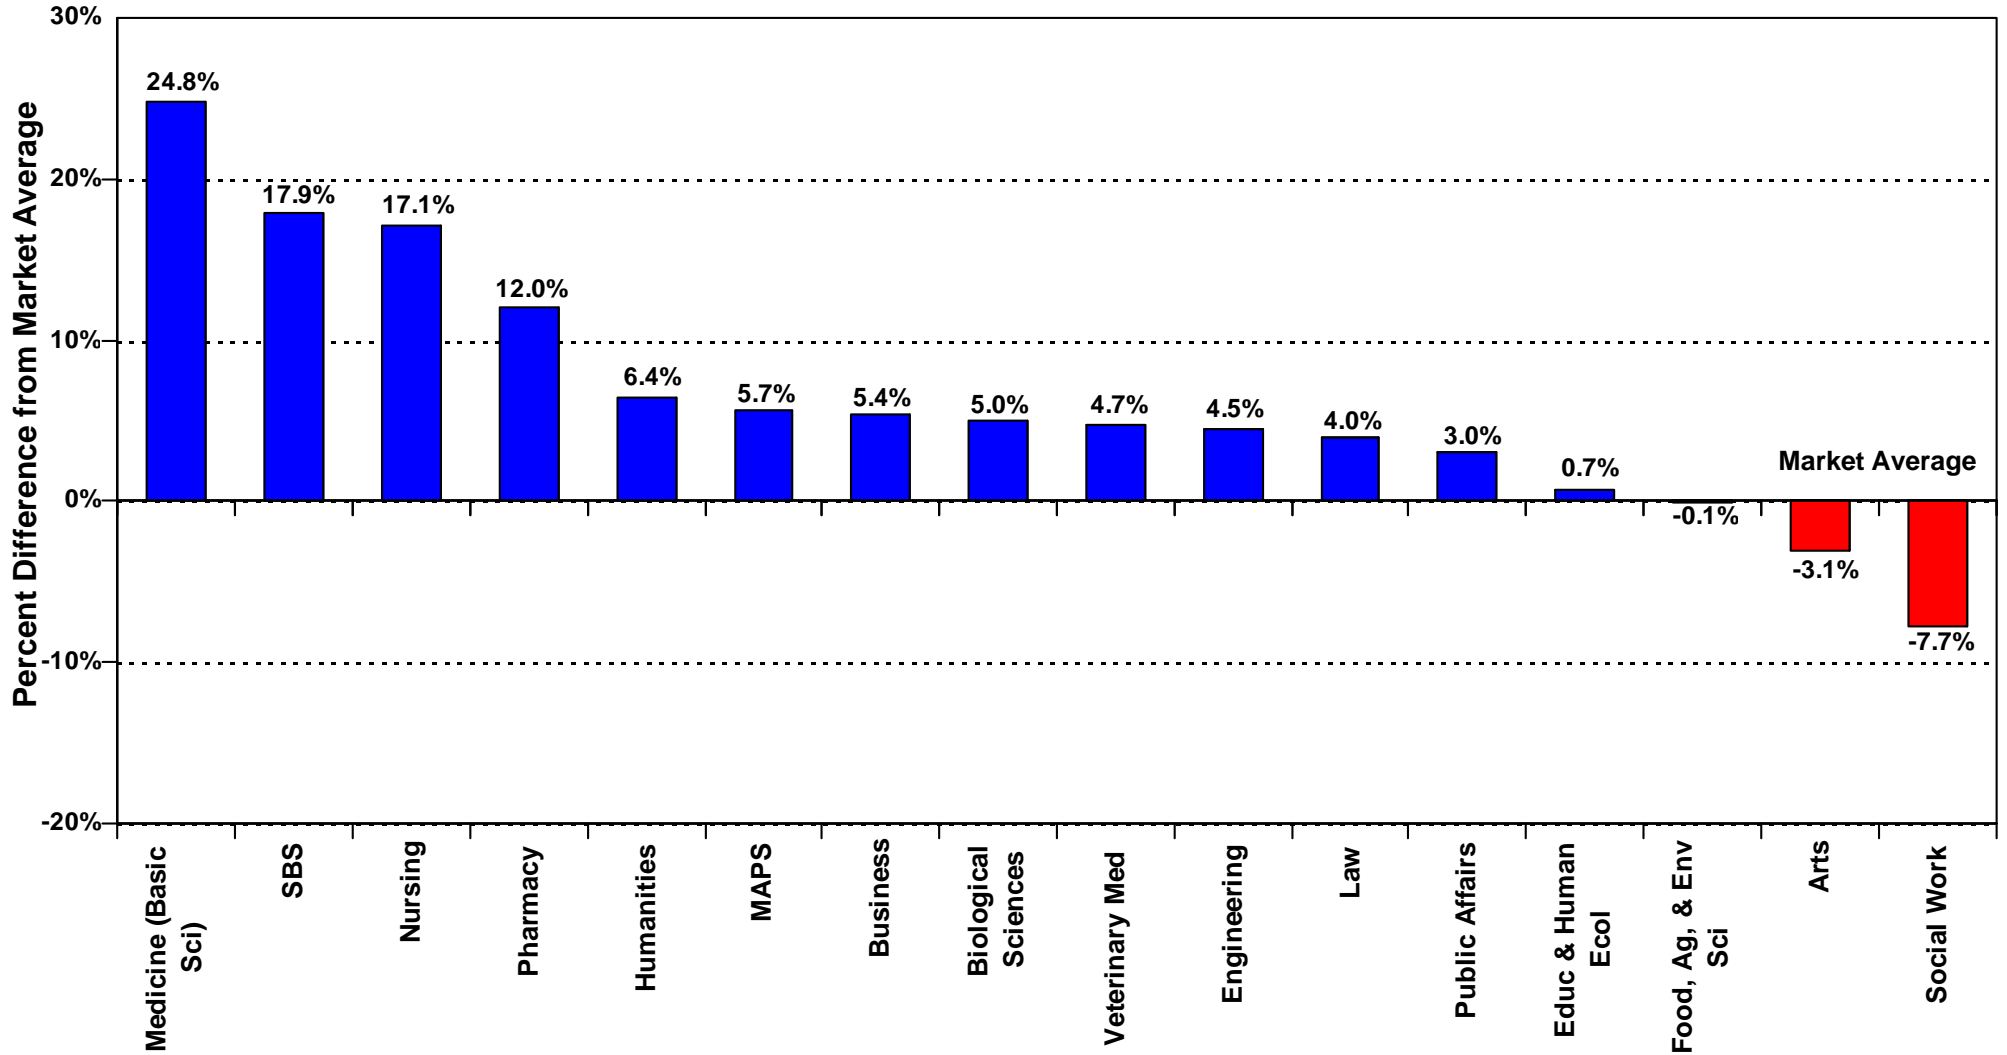

# The Ohio State University Faculty Salary by College Comparison with Benchmark Institutions – **Living Cost Adjusted** 2008-09

Notes: Percentage > 0 indicates average salary above market average.

# The Ohio State University Faculty Salary by College Comparison with Benchmark Institutions Unadjusted vs Living Cost Adjusted Data, 2008-09

Notes: Percentage > 0 indicates average salary above market average.  
Dentistry, Optometry and Public Health due not appear since the comparative summary data cannot be adjusted for Living Cost.