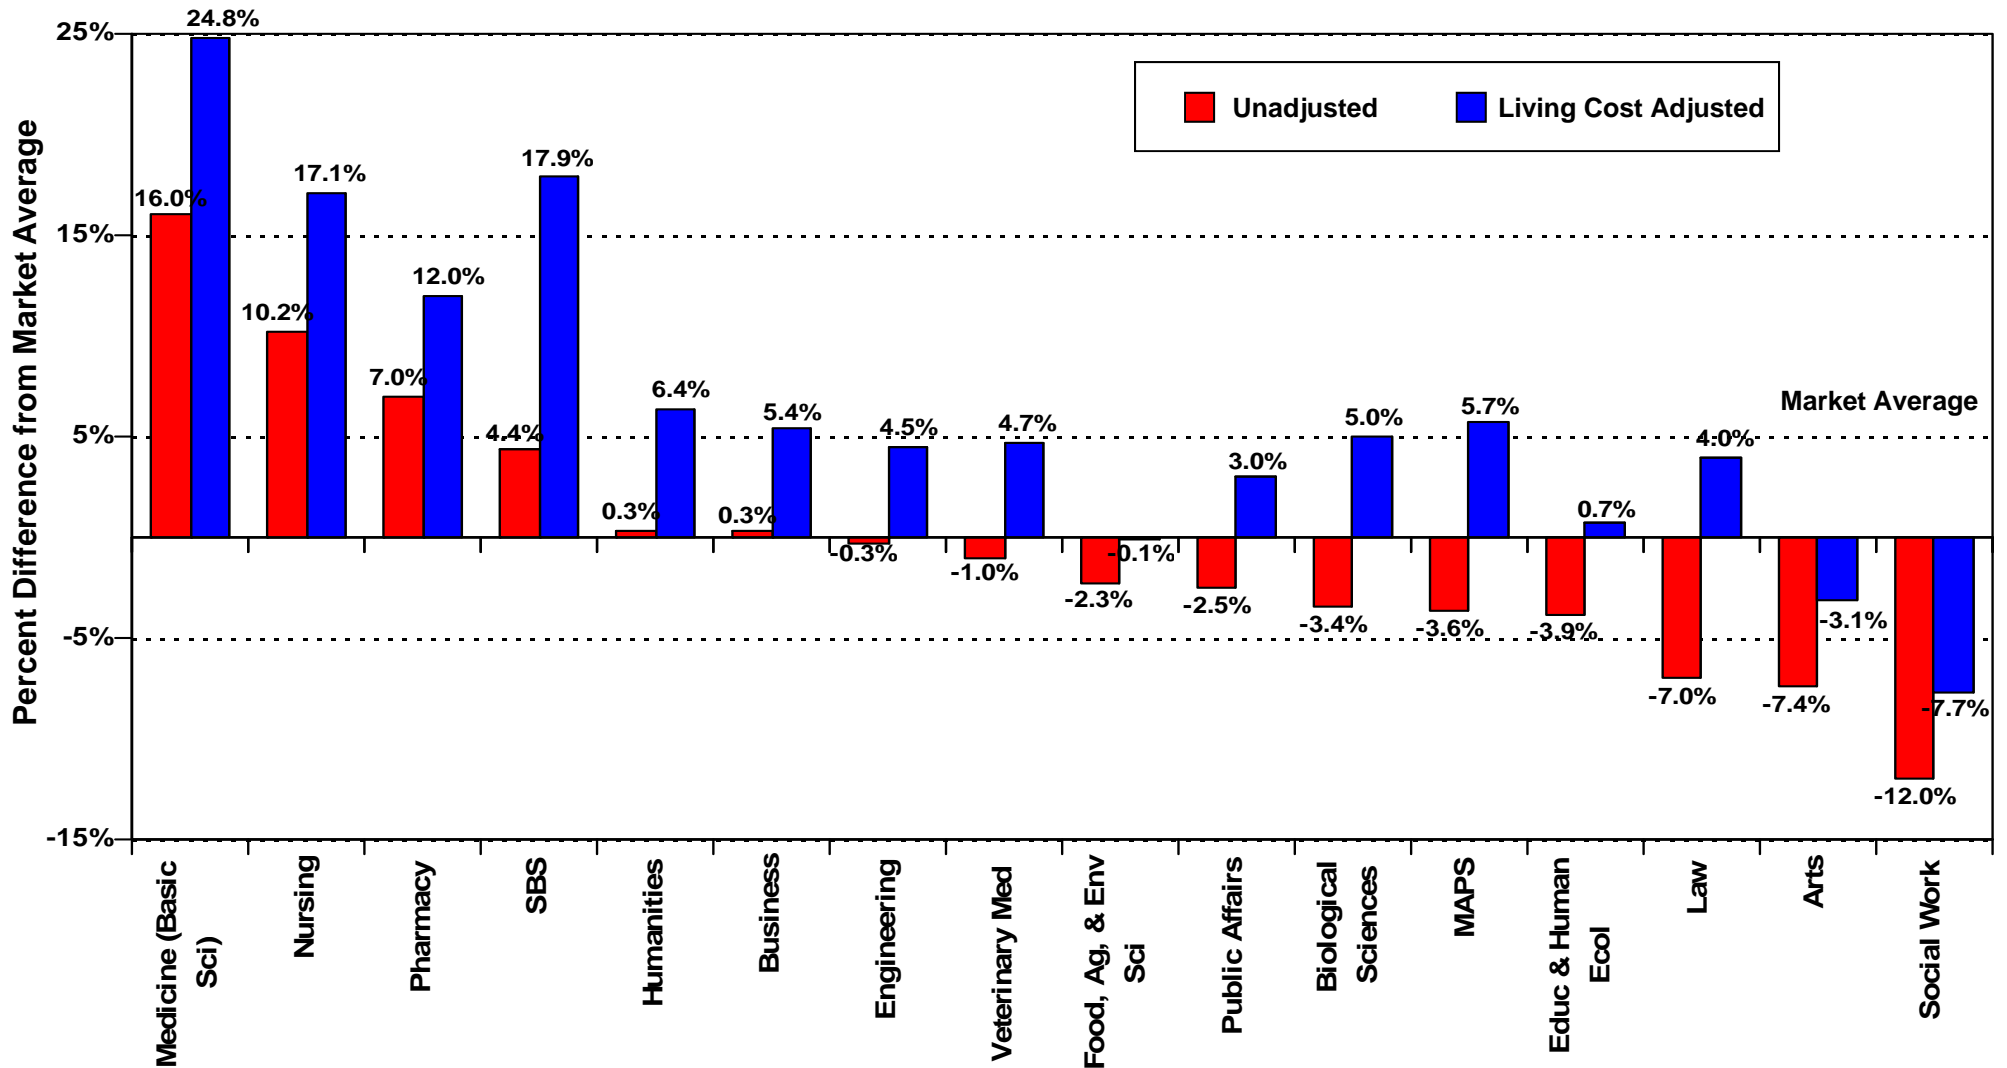

# The Ohio State University Faculty Salary by College Comparison with Benchmark Institutions – **Living Cost Adjusted** 2008-09

Notes: Percentage > 0 indicates average salary above market average.

# The Ohio State University Faculty Salary by College Comparison with Benchmark Institutions Unadjusted vs Living Cost Adjusted Data, 2008-09

Notes: Percentage > 0 indicates average salary above market average.  
Dentistry, Optometry and Public Health due not appear since the comparative summary data cannot be adjusted for Living Cost.