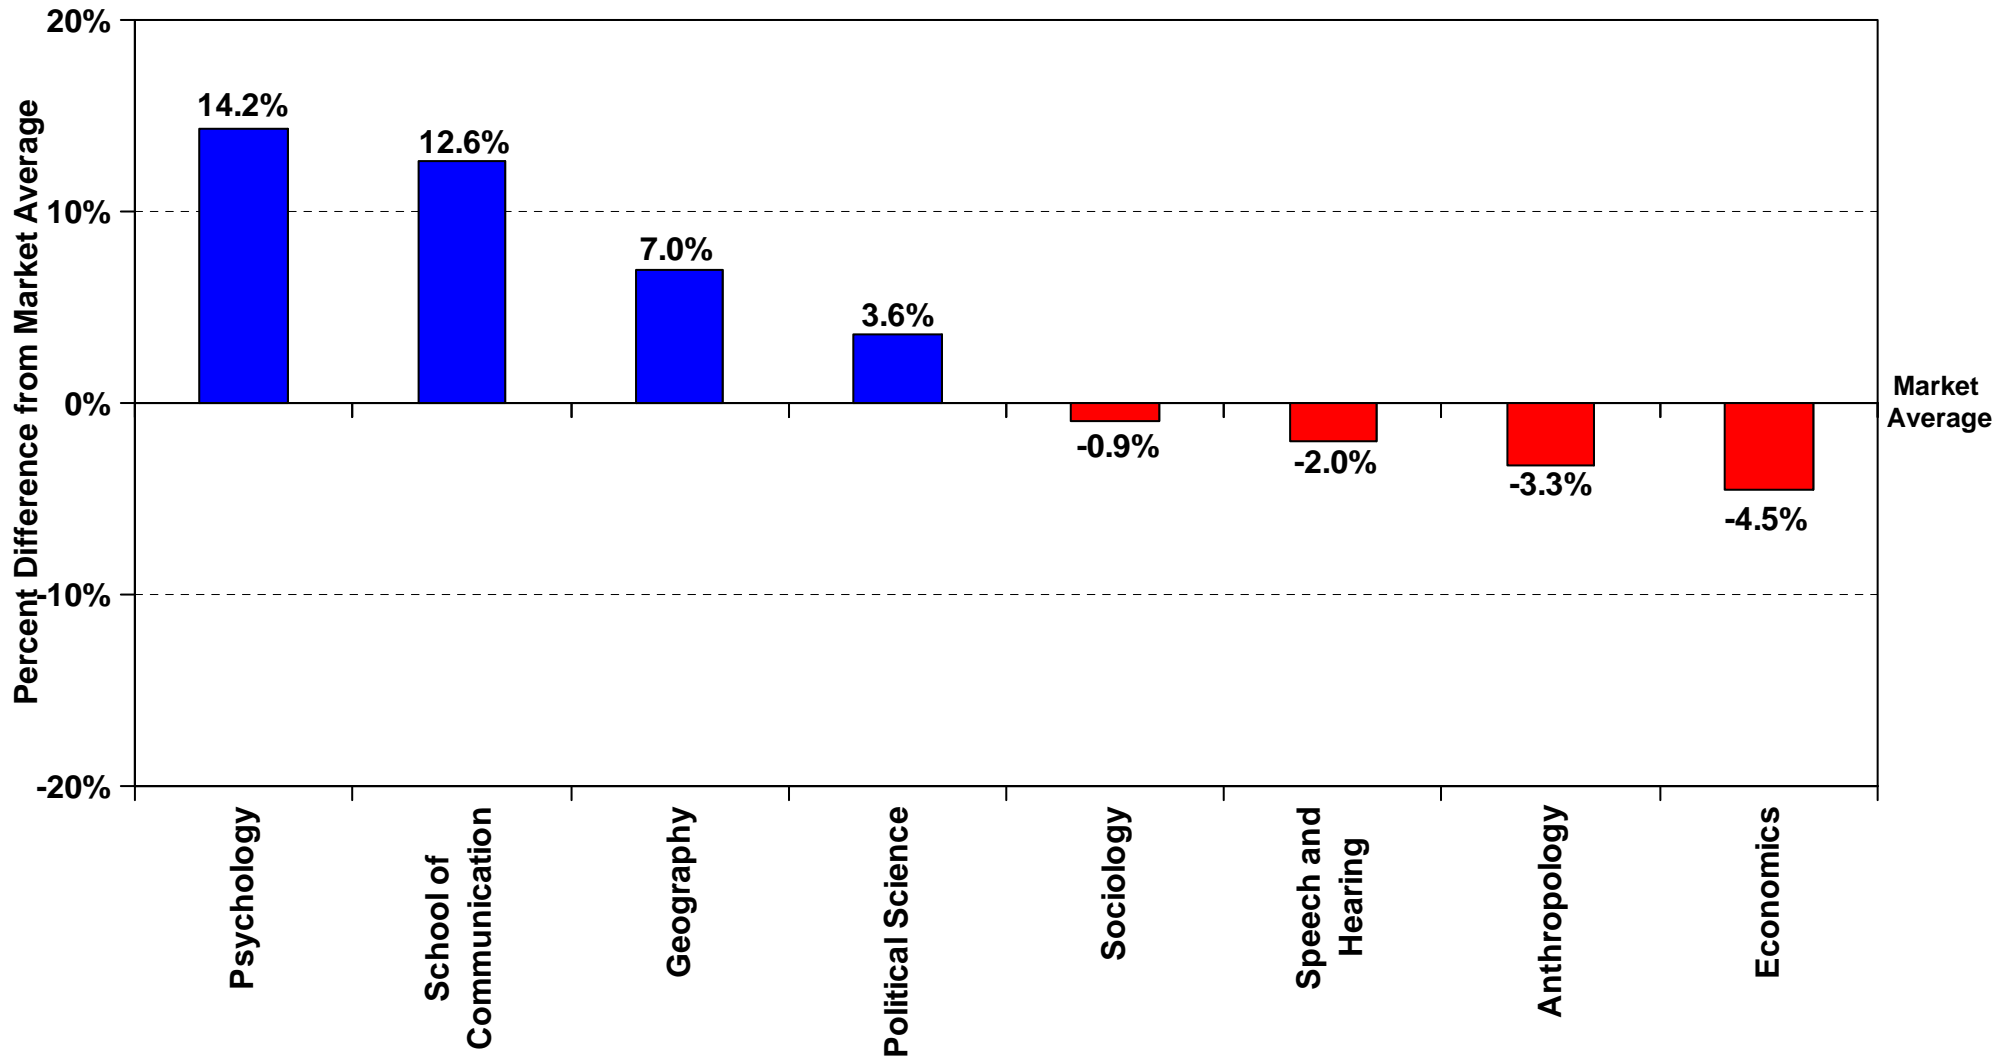

The Ohio State University Faculty Salary by Department 2008-09 Comparison with Benchmark Institutions* College of Social and Behavioral Sciences

Notes: Percentage > 0 indicates average salary above market average.

Departments that don't appear on the report don't have matches to other institutions.

* See college summary for list of benchmark institutions.