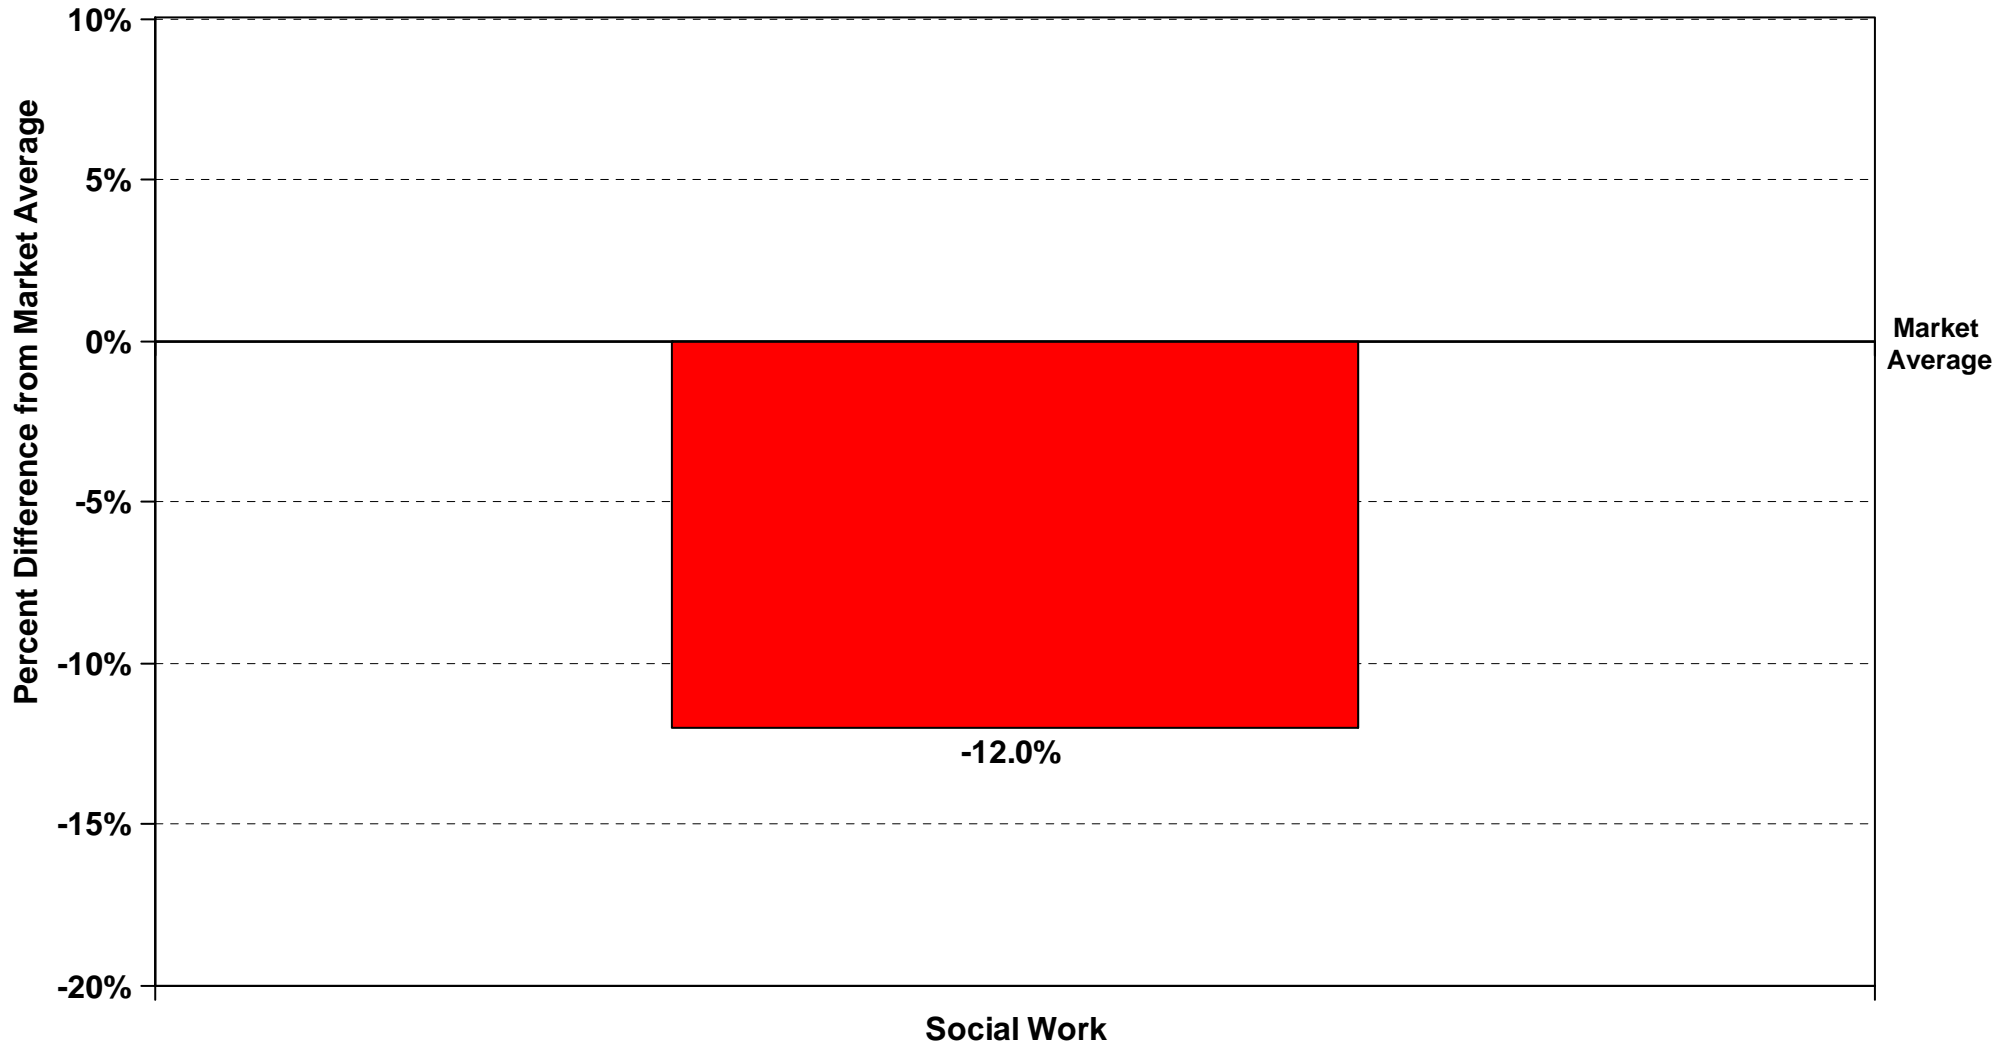

The Ohio State University Faculty Salary by Department 2008-09 Comparison with Benchmark Institutions* College of Social Work

Notes: Percentage > 0 indicates average salary above market average.

Departments that don't appear on the report don't have matches to other institutions.

* See college summary for list of benchmark institutions.