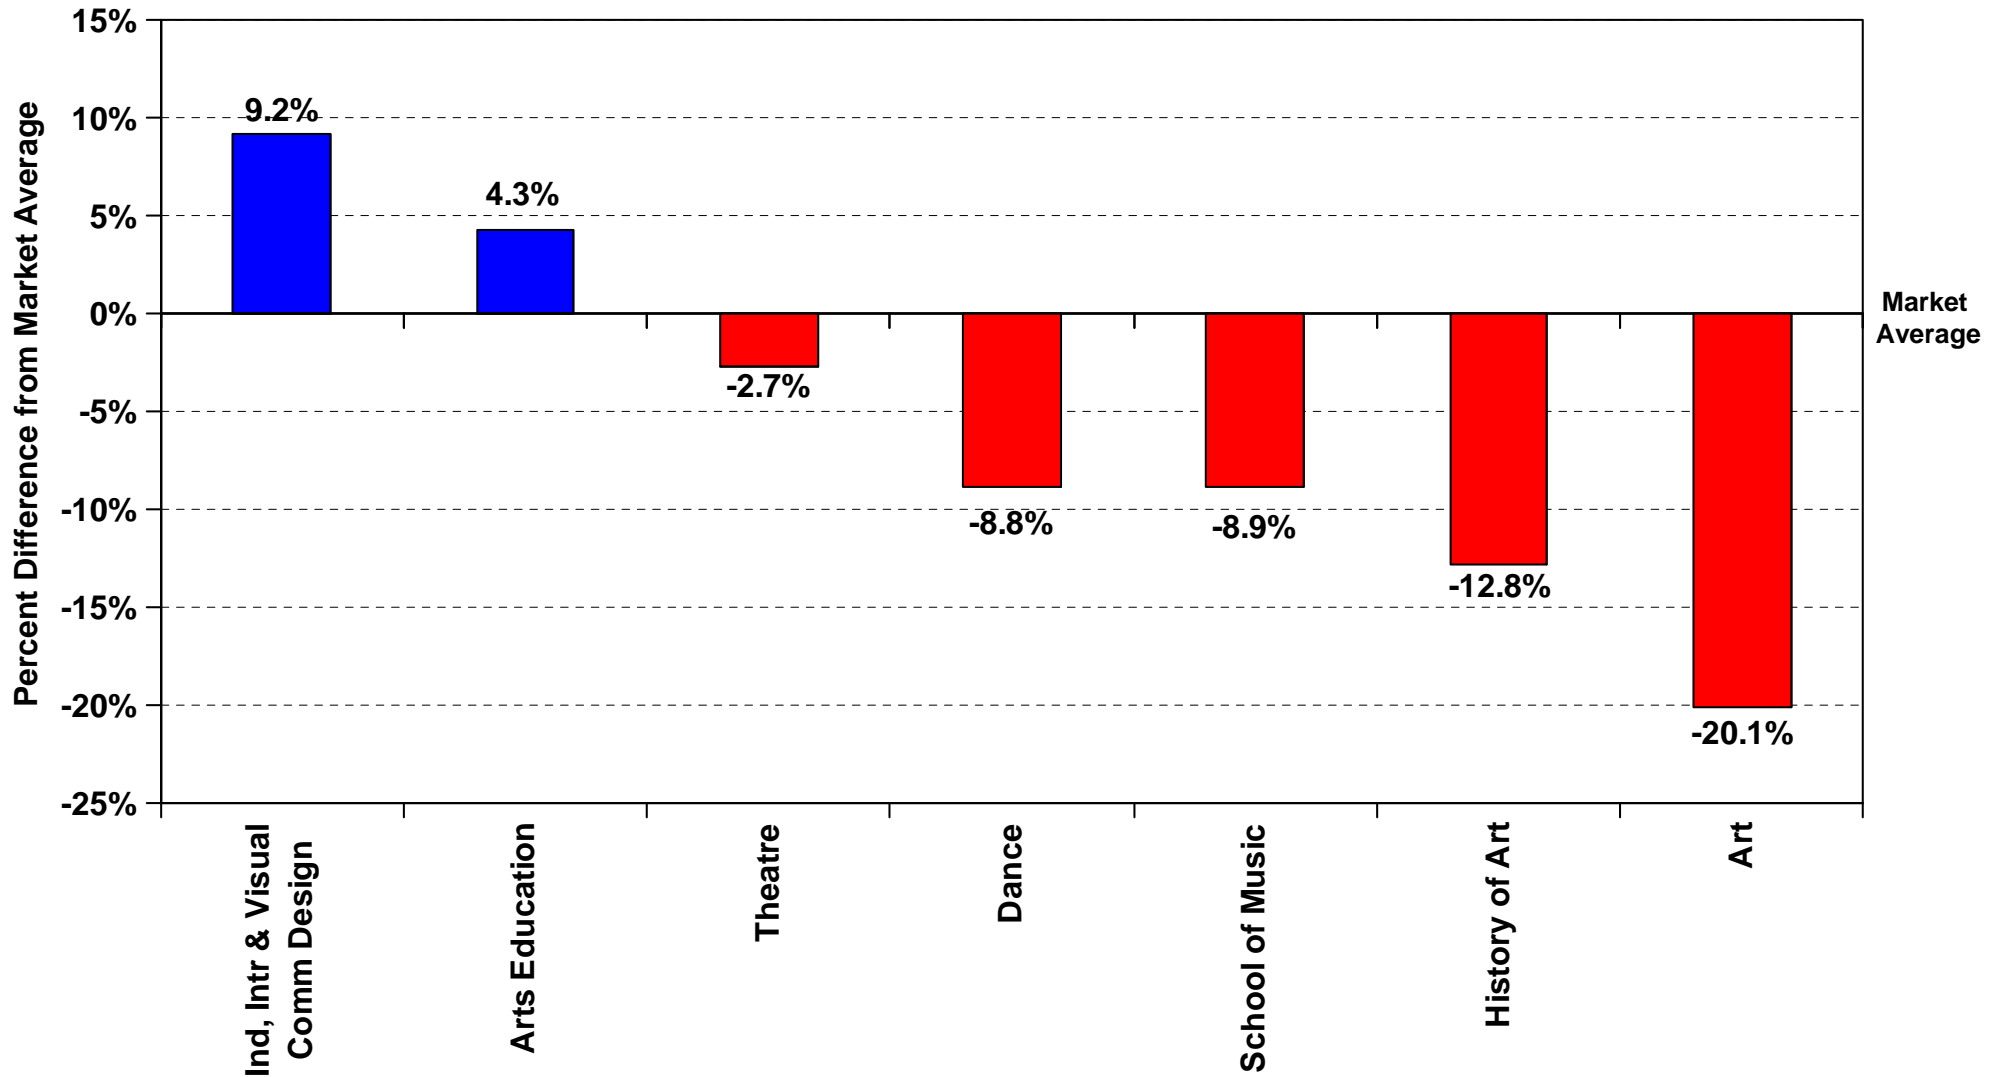

The Ohio State University Faculty Salary by Department 2008-09 Comparison with Benchmark Institutions* College of the Arts

Notes: Percentage > 0 indicates average salary above market average.

Departments that don't appear on the report don't have matches to other institutions.