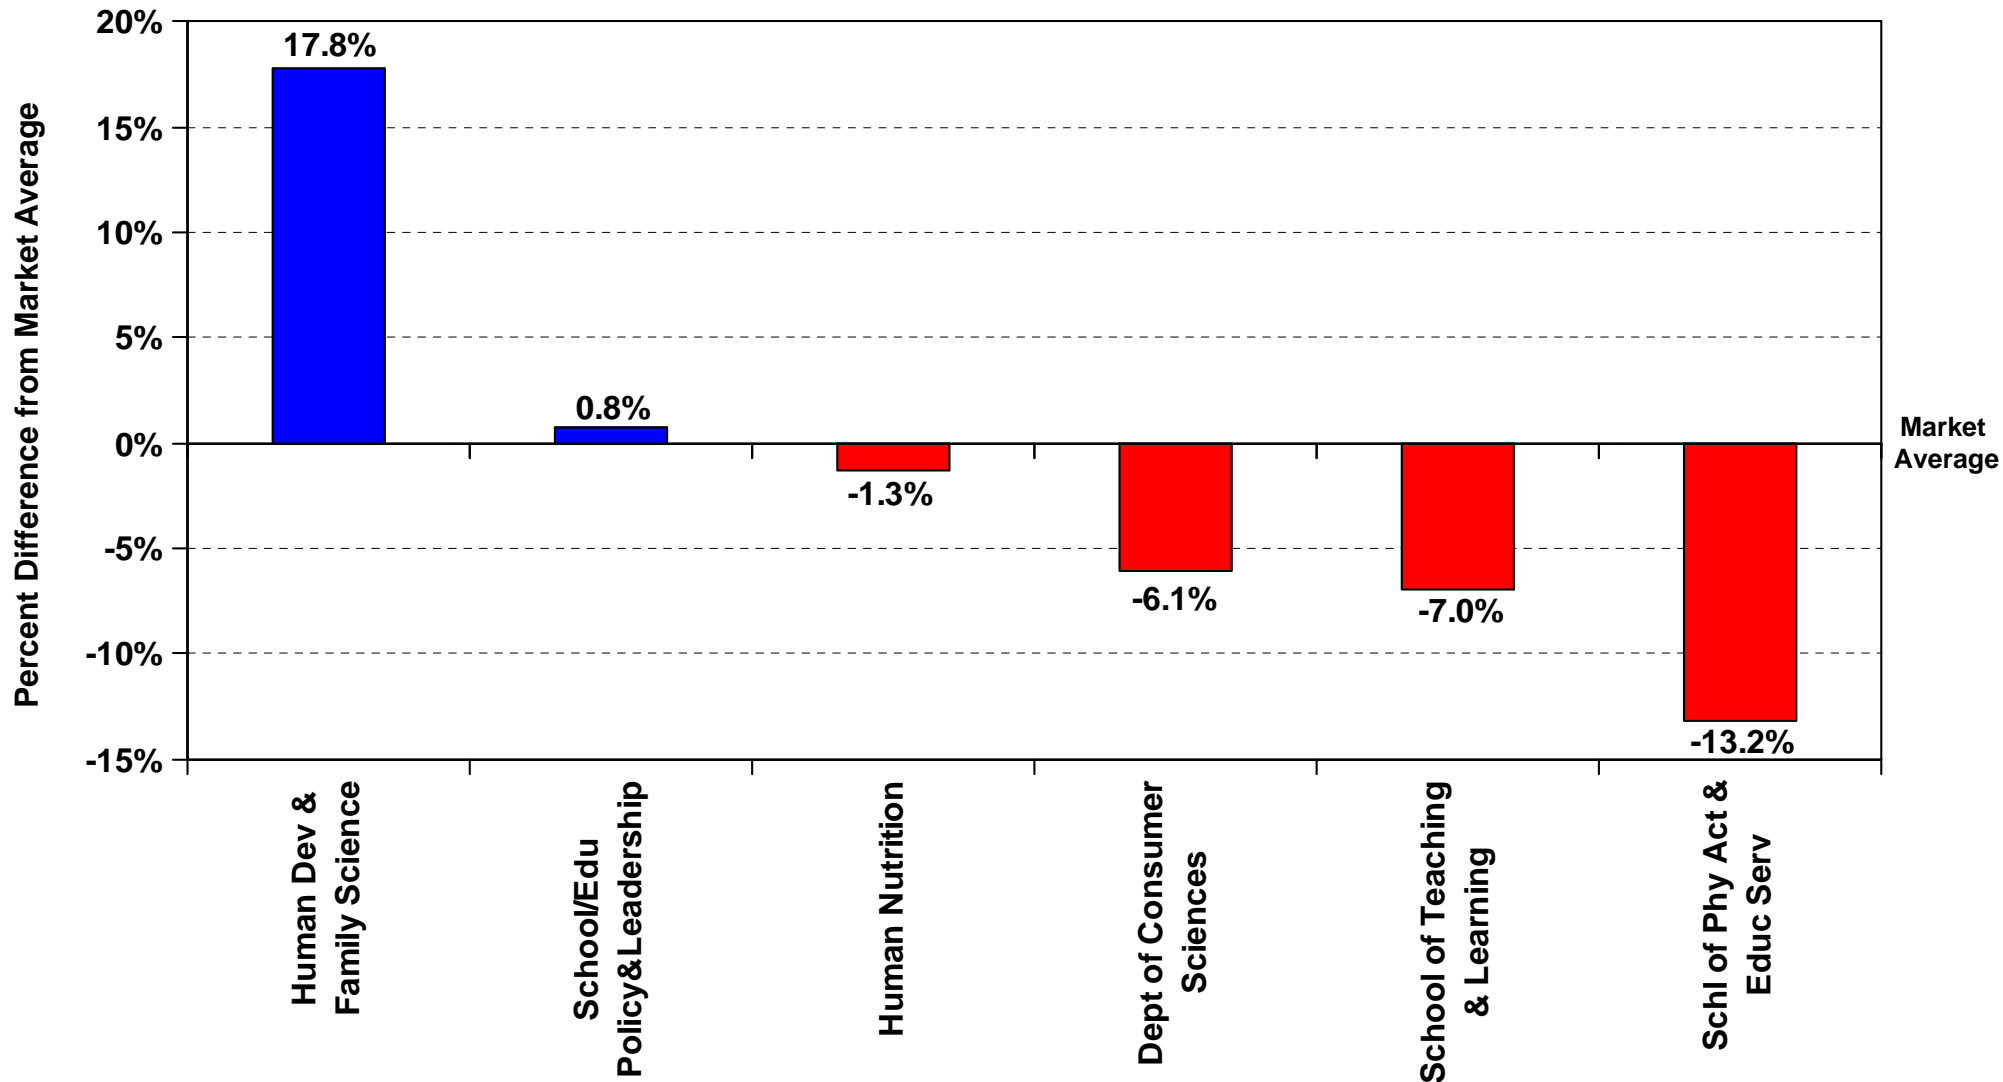

The Ohio State University Faculty Salary by Department 2008-09 Comparison with Benchmark Institutions* College of Education and Human Ecology

Notes: Percentage > 0 indicates average salary above market average.

Departments that don't appear on the report don't have matches to other institutions.

* See college summary for list of benchmark institutions.