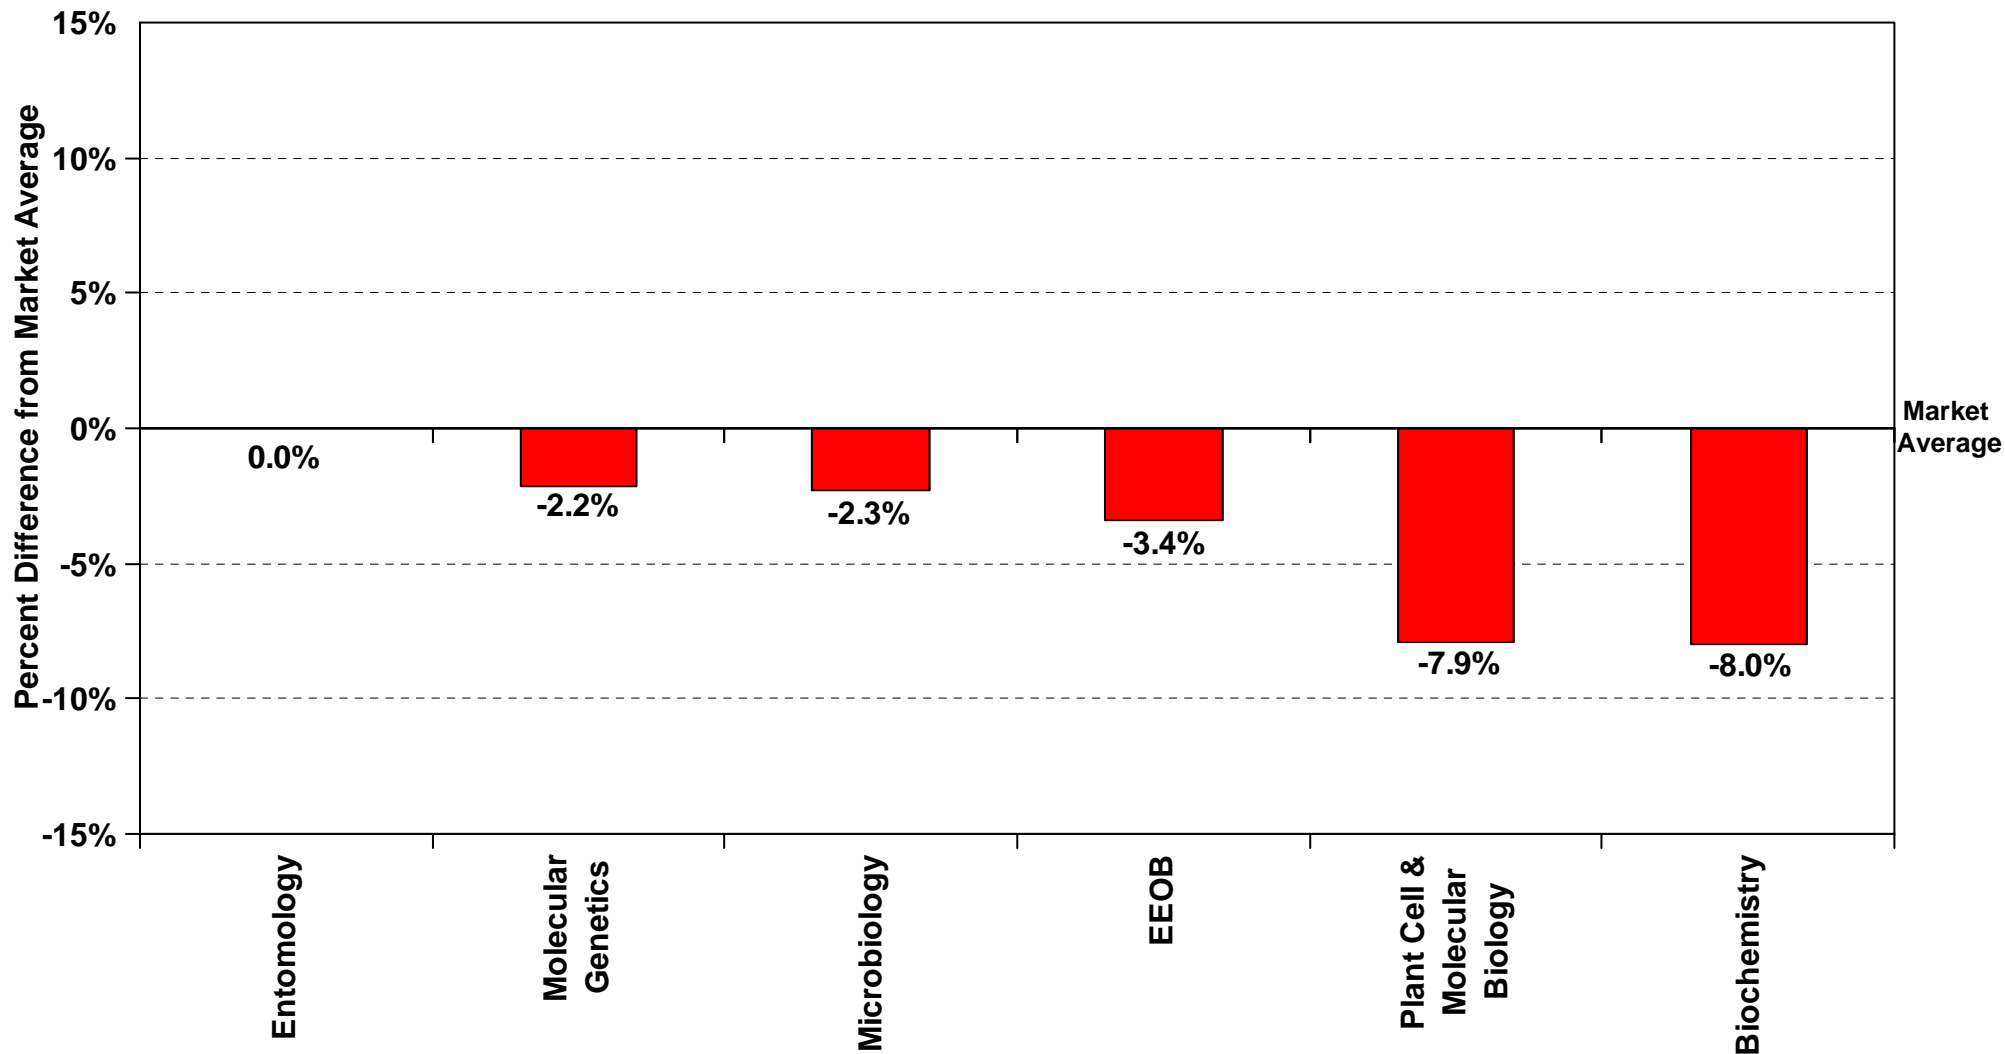

The Ohio State University Faculty Salary by Department 2008-09 Comparison with Benchmark Institutions* College of Biological Sciences

Notes: Percentage > 0 indicates average salary above market average.

Departments that don't appear on the report don't have matches to other institutions.

* See college summary for list of benchmark institutions.