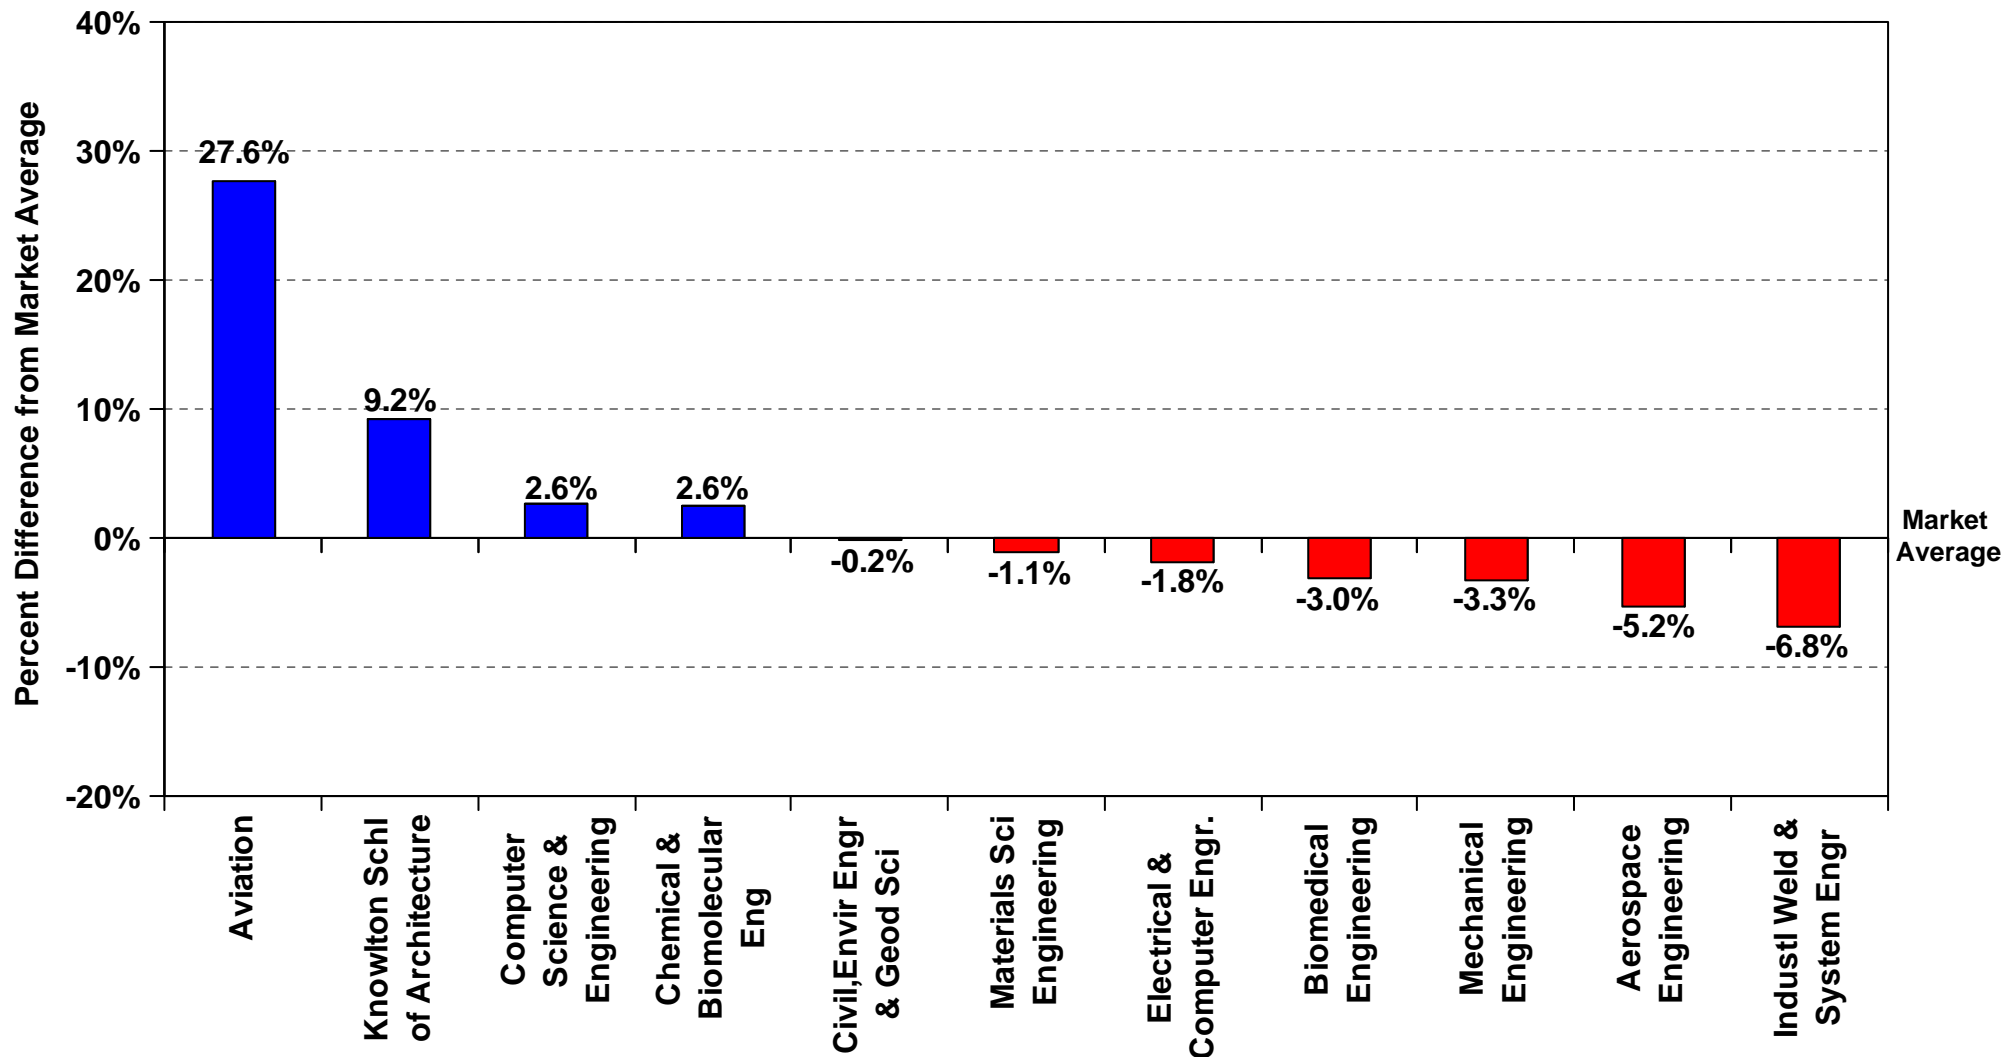

The Ohio State University Faculty Salary by Department 2008-09 Comparison with Benchmark Institutions* College of Engineering

Notes: Percentage > 0 indicates average salary above market average.

Departments that don't appear on the report don't have matches to other institutions.

* See college summary for list of benchmark institutions.