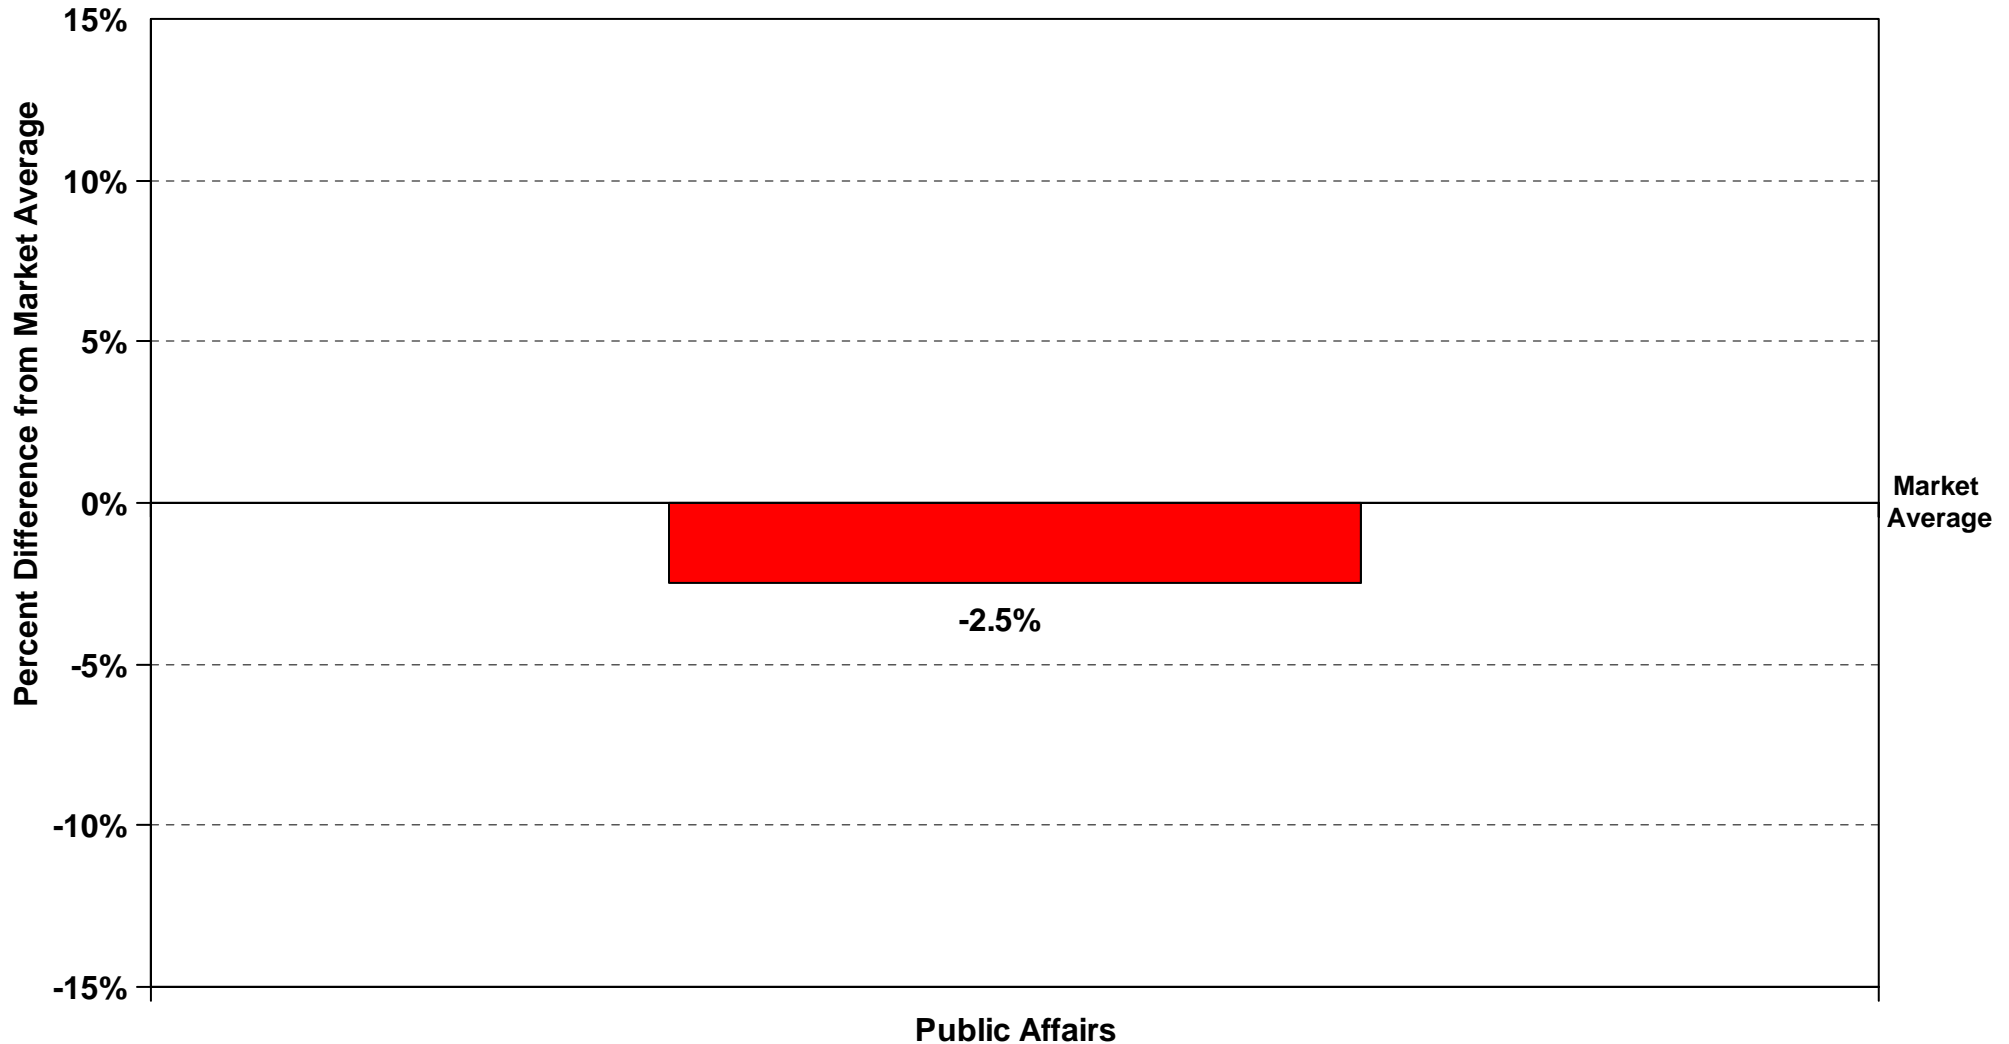

The Ohio State University Faculty Salary by Department 2008-09 Comparison with Benchmark Institutions* School of Public Affairs

Notes: Percentage > 0 indicates average salary above market average.

Departments that don't appear on the report don't have matches to other institutions.

* See college summary for list of benchmark institutions.